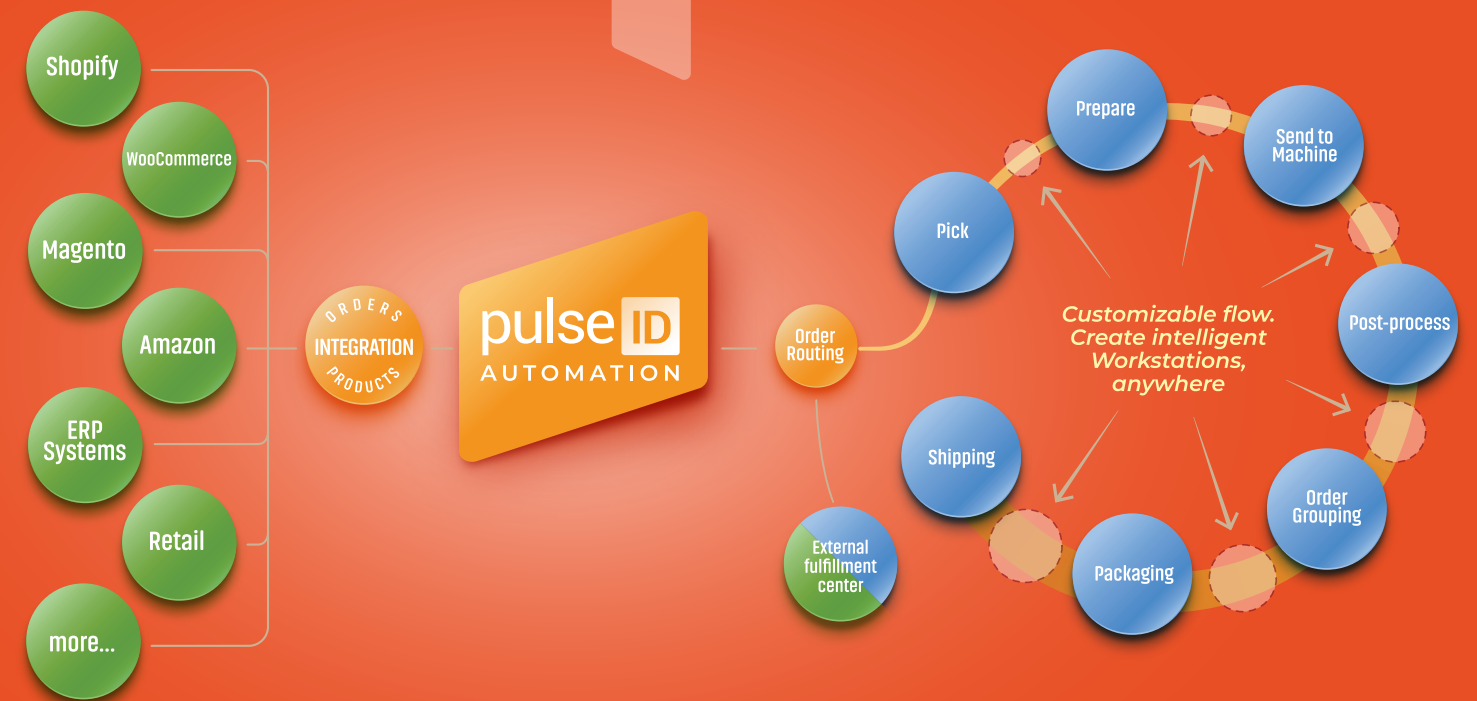

pulse **ID**

# Workflow Automation

Total Machine Connectivity and  
Intelligent Production Floor Management

# pulse ID Workflow Automation

- With PulseID you can **take orders from any source and for any design medium** and route them through the entire production process all the way to the machine.
- **Quick and simple barcode scanning** eliminates the need for manual USB design transfers.
- **Ensure consistency and quality output** by using predefined fabric and machine settings.
- **View production reports** for machines, operators, designs, and overall efficiency.
- **Live Production Dashboard and Live Machine Status** screens with customizable views through any device for accurate, up to the second production floor information.
- **Powerful On Demand production** with the option to add personalization.

## Improve Delivery Times and Profitability

- Reduce machine downtime and increase productivity.
- Get started quickly by barcode scanning the order and pressing start.
- Load designs and let PulseID match the machine thread layout.