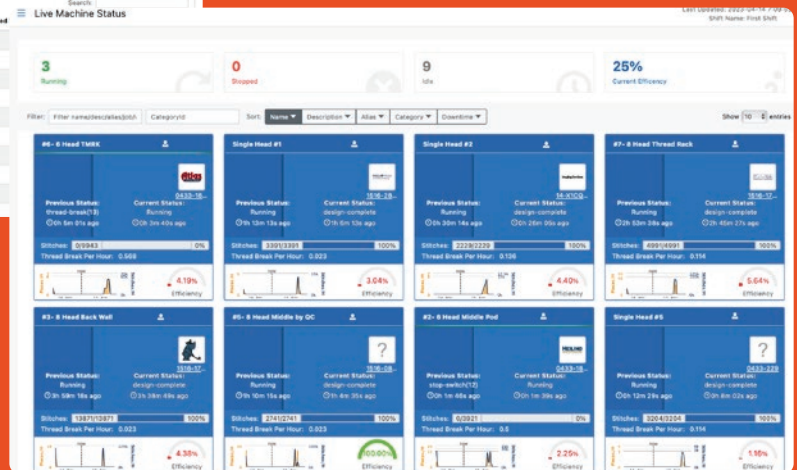

Improve Operator and Machine Performance

- Text and email notifications for events that affect machine downtime such as thread breaks, extended inactivity, and more.
- Detailed efficiency reports to identify any issues or inconsistencies.
- Motivate operators with performance metrics.

Other Benefits of Workflow Automation:

- TSoft has a dedicated and responsive support team to resolve any issues.
- Seamless integration of orders from any source.
- Greatly reduce labor and training costs.
- Easily connect PulseID to the E-commerce world to expand product offerings.

SaaS Pricing Model

- PulseID can be purchased through a Software as a Service (SaaS) pricing model, reducing upfront costs, and making it very affordable to start right away.
- The SaaS solution is hosted by Tajima Software so there's no need to deal with server costs and administration.
- PulseID is designed for scalability so that it will grow alongside your business.

Software to
Personalize
Anything!

www.tajimasoftware.com