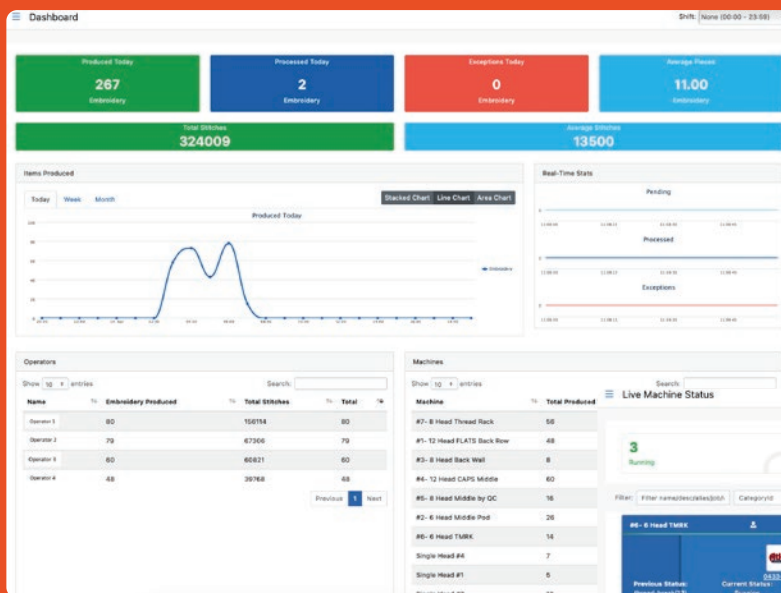

Improve Operator and Machine Performance

- Text and email notifications for events that affect machine downtime such as thread breaks, extended inactivity, and more.
- Detailed efficiency reports to identify any issues or inconsistencies.
- Motivate operators with performance metrics.

Other Benefits of Workflow Automation:

- TSoft has a dedicated and responsive support team to resolve any issues.
- Seamless integration of orders from any source.
- Greatly reduce labor and training costs.
- Easily connect PulseID to the E-commerce world to expand product offerings.

SaaS Pricing Model

- PulseID can be purchased through a Software as a Service (SaaS) pricing model, reducing upfront costs, and making it very affordable to start right away.
- The SaaS solution is hosted by Tajima Software so there's no need to deal with server costs and administration.
- PulseID is designed for scalability so that it will grow alongside your business.

Software to
Personalize
Anything!

www.tajimasoftware.com